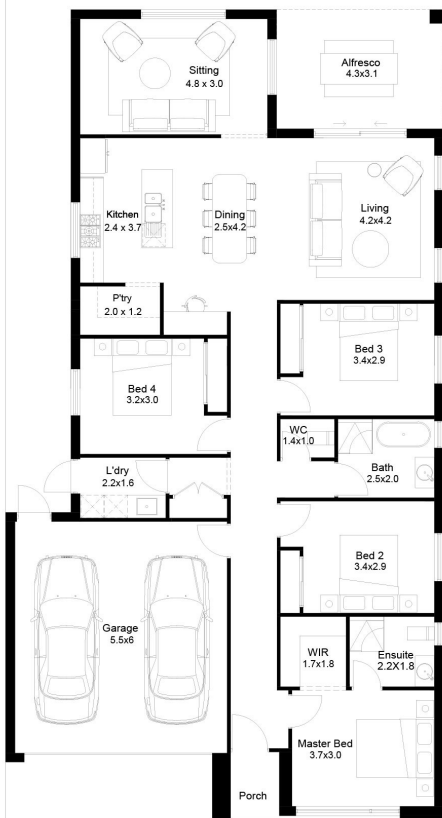

2  4  2 

111 Hargreaves St - Portarlington
House and Land Package Price:

\$850,000.00

Inclusions

- 2590mm Ceiling Height.
- 900mm appliances.
- Dishwasher.
- Stone tops to Kitchen and Bathrooms.
- LED lighting throughout.
- Split system cooling and Central heating throughout.
- 6 Star Energy Rating
- Colorbond Roof
- Exposed Agg Driveway.
- Nylon mesh flyscreens to all windows.
- Brick infills over all windows and doors.
- Floor coverings throughout
- Sectional garage door including remotes.
- Recessed tiled shower bases.
- Roller blinds throughout.
- Site Cost Provision.
- One on one colour appointment.
- Customize the plan to build your dream home.

Size: 22.4